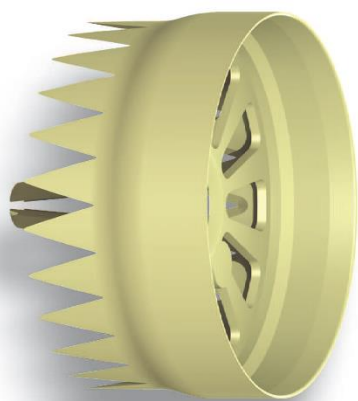

ZP

Description

Accessory for the countersunk installation of the Bravoll anchor BRAVOLL PTH-SX for fixing insulation boards in external wall insulation systems (ETICS).

Technical data

Diameter: 65 mm
Material: Polyamide

Features

- removal of unwished visual problems on facades
- limitation of thermal bridges

Type BRAVOLL®	code (pc)	Qty per carton (pcs)
Countersunk accessory ZP	11686	100